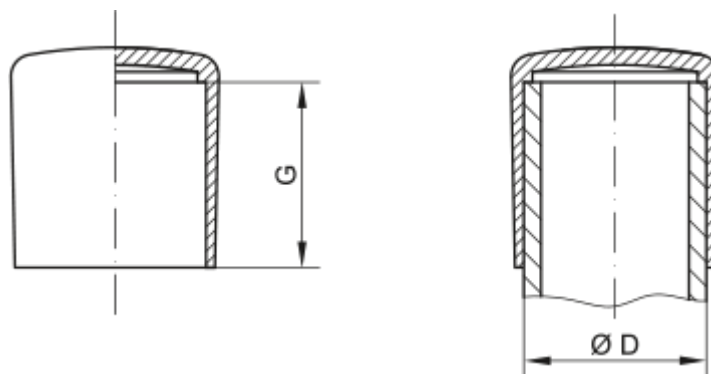

Article number: 59GPN280ER18

Description: KLEE Cap for pipes GPN 280 - (Pipe size 18)

Measures

D = 18

G = 19.7